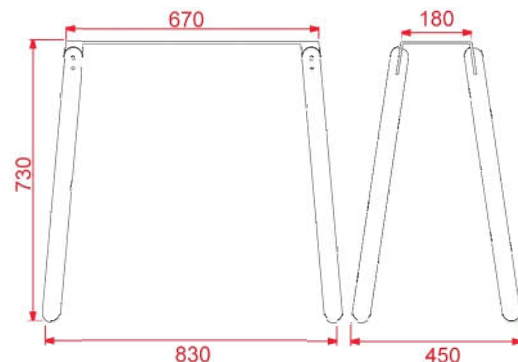

Colis / Package
 80 cm x 74 cm x 8 cm
 8.4 Kg

H

Hêtre
 Laque grise (RAL 7034)
 Laque rouge (RAL 2009)
 Beechwood
 Grey lacquered (RAL 7034)
 Red lacquered (RAL 2009)
 Design : Christian Ghion

Colis / Package
 80 cm x 78 cm x 13 cm
 6.3 Kg

Plateau verre acrylique et fixations
 pour tréteau ADN.
 850 mm x 400 mm x 15 mm
 Acrylic glass tray and fixings
 for trestle ADN / Done / Double V.

730
 collection
 ROBBIA
 EDITION

BRANCHE

Hêtre huilé
Oiled beechwood
Thermolaquage bleu (RAL 5024)
Blue powder coating (RAL 5024)
Design : At Once

Colis / Package
80 cm x 36 cm x 12 cm
4.2 Kg

ADN chêne / Clear

Chêne huilé / Verre acrylique
Oiled oak / Acrylic glass
Design : Arik Levy

Colis / Package
80 cm x 11 cm x 8 cm
3 Kg/4.7Kg

X type

Hêtre
Oiled Beechwood
Thermolaquage blanc (RAL 9001)
White powder coating (RAL 9001)
Design : Arik Levy

Colis / Package
80 cm x 11 cm x 22 cm
8.3 Kg

KROSS

Hêtre huilé
Oiled Beechwood
Thermolaquage blanc (RAL 9001)
White powder coating (RAL 9001)
Design : At Once

Colis / Package
80 cm x 11 cm x 8 cm
5.3 Kg

DONE