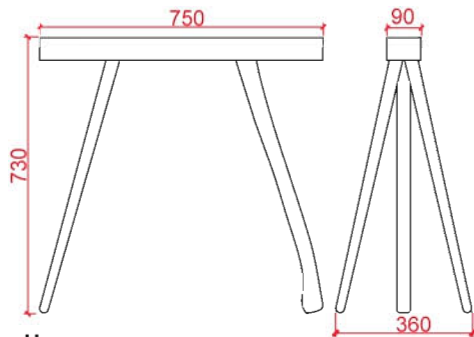

LADY CHIAVARI

Hêtre huilé
 Laque rouge (RAL 3003)
 Oiled beechwood
 Red lacquered (RAL 3003)
 Design : Agence [0,0]

Colis / Package
 80 cm x 74 cm x 8 cm
 6.6 Kg

LT

Hêtre
 Laque noire (RAL 9005)
 Laque blanche (RAL 9010)
 Beechwood
 Black lacquered (RAL 9005)
 White lacquered (RAL 9010)
 Design : Christian Ghion

Colis / Package
 80 cm x 74 cm x 8 cm
 8.4 Kg

H

Hêtre
 Laque grise (RAL 7034)
 Laque rouge (RAL 2009)
 Beechwood
 Grey lacquered (RAL 7034)
 Red lacquered (RAL 2009)
 Design : Christian Ghion

Colis / Package
 80 cm x 78 cm x 13 cm
 6.3 Kg

Plateau verre acrylique et fixations
 pour tréteau ADN.
 850 mm x 400 mm x 15 mm
 Acrylic glass tray and fixings
 for trestle ADN / Done / Double V.

730
 collection
 ROBBIA
 EDITION

BRANCHE

Hêtre huilé
Oiled beechwood
Thermolaquage bleu (RAL 5024)
Blue powder coating (RAL 5024)
Design : At Once

Colis / Package
80 cm x 36 cm x 12 cm
4.2 Kg

ADN chêne / Clear

Chêne huilé / Verre acrylique
Oiled oak / Acrylic glass
Design : Arik Levy

Colis / Package
80 cm x 11 cm x 8 cm
3 Kg/4.7Kg

X type

Hêtre
Oiled Beechwood
Thermolaquage blanc (RAL 9001)
White powder coating (RAL 9001)
Design : Arik Levy