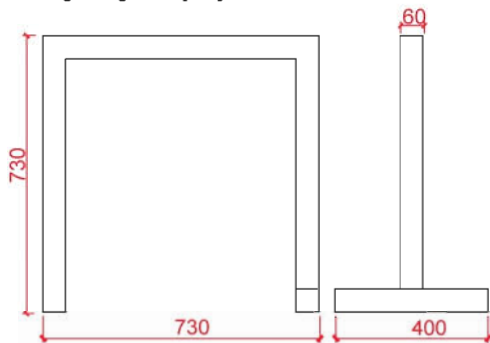

LADY CHIAVARI

Hêtre huilé
 Laque rouge (RAL 3003)
 Oiled beechwood
 Red lacquered (RAL 3003)
 Design : Agence [0,0]

Colis / Package
 80 cm x 74 cm x 8 cm
 6.6 Kg

LT

Hêtre
 Laque noire (RAL 9005)
 Laque blanche (RAL 9010)
 Beechwood
 Black lacquered (RAL 9005)
 White lacquered (RAL 9010)
 Design : Christian Ghion

Colis / Package
 80 cm x 74 cm x 8 cm
 8.4 Kg

H

Hêtre
 Laque grise (RAL 7034)
 Laque rouge (RAL 2009)
 Beechwood
 Grey lacquered (RAL 7034)
 Red lacquered (RAL 2009)
 Design : Christian Ghion

Colis / Package
 80 cm x 78 cm x 13 cm
 6.3 Kg

Plateau verre acrylique et fixations
 pour tréteau ADN.
 850 mm x 400 mm x 15 mm
 Acrylic glass tray and fixings
 for trestle ADN / Done / Double V.

730
 collection
 ROBBIA
 EDITION

BRANCHE

Hêtre huilé
Oiled beechwood
Thermolaquage bleu (RAL 5024)
Blue powder coating (RAL 5024)
Design : At Once

Colis / Package
80 cm x 36 cm x 12 cm
4.2 Kg

ADN chêne / Clear

Chêne huilé / Verre acrylique
Oiled oak / Acrylic glass
Design : Arik Levy

Colis / Package
80 cm x 11 cm x 8 cm
3 Kg/4.7Kg

X type

Hêtre
Oiled Beechwood
Thermolaquage blanc (RAL 9001)
White powder coating (RAL 9001)
Design : Arik Levy