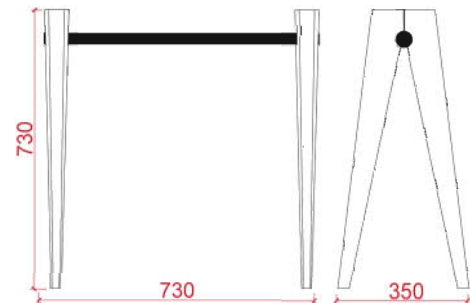

Colis / Package
 80 cm x 74 cm x 8 cm
 8.4 Kg

H

Hêtre
 Laque grise (RAL 7034)
 Laque rouge (RAL 2009)
 Beechwood
 Grey lacquered (RAL 7034)
 Red lacquered (RAL 2009)
 Design : Christian Ghion

Colis / Package
 80 cm x 78 cm x 13 cm
 6.3 Kg

Colis / Package
80 cm x 36 cm x 12 cm
4.2 Kg

ADN chêne / Clear

Chêne huilé / Verre acrylique
Oiled oak / Acrylic glass
Design : Arik Levy

Colis / Package
80 cm x 11 cm x 8 cm
3 Kg/4.7Kg

X type

Hêtre
Oiled Beechwood
Thermolaquage blanc (RAL 9001)
White powder coating (RAL 9001)
Design : Arik Levy

Colis / Package
80 cm x 11 cm x 22 cm
8.3 Kg

KROSS

Hêtre huilé
Oiled Beechwood
Thermolaquage blanc (RAL 9001)
White powder coating (RAL 9001)
Design : At Once

Colis / Package
80 cm x 11 cm x 8 cm
5.3 Kg

DONE

Hêtre huilé
Oiled beechwood
Design : Arik Levy

Colis / Package
80 cm x 11 cm x 8 cm
3.4 Kg

DOUBLE V

Hêtre
Beechwood
Thermolaquage noir (RAL 9005)
Black powder coating (RAL 9005)
Design : Philippe Di Méo

Colis / Package
80 cm x 11 cm x 22 cm
6.4 Kg