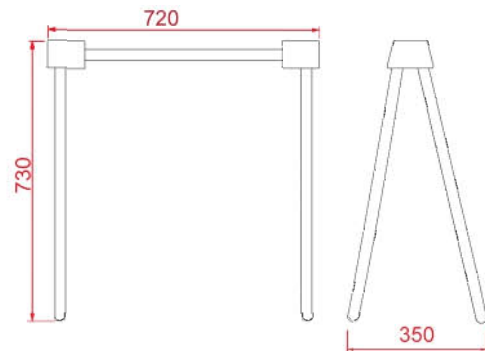

Plateau verre acrylique et fixations
 pour tréteau ADN.
 850 mm x 400 mm x 15 mm
 Acrylic glass tray and fixings
 for trestle ADN / Done / Double V.

730
 collection
 ROBBIA
 EDITION

BRANCHE

Hêtre huilé
Oiled beechwood
Thermolaquage bleu (RAL 5024)
Blue powder coating (RAL 5024)
Design : At Once

Colis / Package
80 cm x 36 cm x 12 cm
4.2 Kg

ADN chêne / Clear

Chêne huilé / Verre acrylique
Oiled oak / Acrylic glass
Design : Arik Levy

Colis / Package
80 cm x 11 cm x 8 cm
3 Kg/4.7Kg

X type

Hêtre
Oiled Beechwood
Thermolaquage blanc (RAL 9001)
White powder coating (RAL 9001)
Design : Arik Levy

Colis / Package
80 cm x 11 cm x 22 cm
8.3 Kg

KROSS

Hêtre huilé
Oiled Beechwood
Thermolaquage blanc (RAL 9001)
White powder coating (RAL 9001)
Design : At Once

Colis / Package
80 cm x 11 cm x 8 cm
5.3 Kg

DONE

Hêtre huilé
Oiled beechwood
Design : Arik Levy

Colis / Package
80 cm x 11 cm x 8 cm
3.4 Kg

DOUBLE V

Hêtre
Beechwood
Thermolaquage noir (RAL 9005)
Black powder coating (RAL 9005)
Design : Philippe Di Méo

Colis / Package
80 cm x 11 cm x 22 cm
6.4 Kg