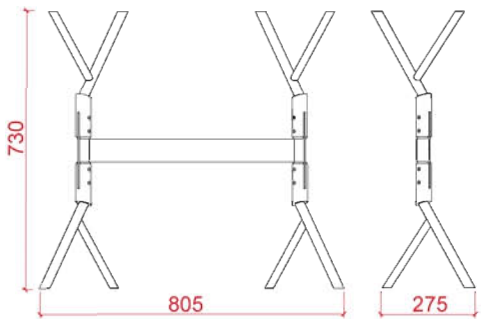

Colis / Package
 80 cm x 74 cm x 8 cm
 8.4 Kg

H

Hêtre
 Laque grise (RAL 7034)
 Laque rouge (RAL 2009)
 Beechwood
 Grey lacquered (RAL 7034)
 Red lacquered (RAL 2009)
 Design : Christian Ghion

Colis / Package
 80 cm x 78 cm x 13 cm
 6.3 Kg

Plateau verre acrylique et fixations
 pour tréteau ADN.
 850 mm x 400 mm x 15 mm
 Acrylic glass tray and fixings
 for trestle ADN / Done / Double V.

730
 collection
 ROBBIA
 EDITION

BRANCHE

Hêtre huilé
Oiled beechwood
Thermolaquage bleu (RAL 5024)
Blue powder coating (RAL 5024)
Design : At Once

Colis / Package
80 cm x 36 cm x 12 cm
4.2 Kg

ADN chêne / Clear

Chêne huilé / Verre acrylique
Oiled oak / Acrylic glass
Design : Arik Levy

Colis / Package
80 cm x 11 cm x 8 cm
3 Kg/4.7Kg

X type

Hêtre
Oiled Beechwood
Thermolaquage blanc (RAL 9001)
White powder coating (RAL 9001)
Design : Arik Levy

Colis / Package
80 cm x 11 cm x 22 cm
8.3 Kg

KROSS

Hêtre huilé
Oiled Beechwood
Thermolaquage blanc (RAL 9001)
White powder coating (RAL 9001)
Design : At Once

Colis / Package
80 cm x 11 cm x 8 cm
5.3 Kg

DONE