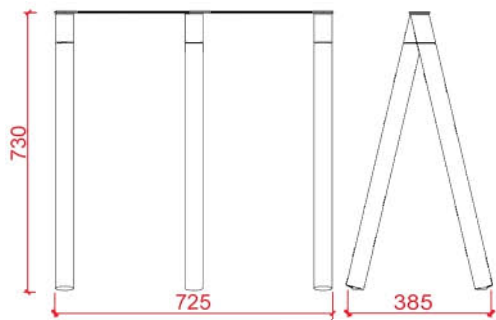

Colis / Package
 80 cm x 74 cm x 8 cm
 8.4 Kg

H

Hêtre
 Laque grise (RAL 7034)
 Laque rouge (RAL 2009)
 Beechwood
 Grey lacquered (RAL 7034)
 Red lacquered (RAL 2009)
 Design : Christian Ghion

Colis / Package
 80 cm x 78 cm x 13 cm
 6.3 Kg

Colis / Package
80 cm x 36 cm x 12 cm
4.2 Kg

ADN chêne / Clear

Chêne huilé / Verre acrylique
Oiled oak / Acrylic glass
Design : Arik Levy

Colis / Package
80 cm x 11 cm x 8 cm
3 Kg/4.7Kg

X type

Hêtre
Oiled Beechwood
Thermolaquage blanc (RAL 9001)
White powder coating (RAL 9001)
Design : Arik Levy

Colis / Package
80 cm x 11 cm x 22 cm
8.3 Kg

KROSS

Hêtre huilé
Oiled Beechwood
Thermolaquage blanc (RAL 9001)
White powder coating (RAL 9001)
Design : At Once

Colis / Package
80 cm x 11 cm x 8 cm
5.3 Kg

DONE

Hêtre huilé
Oiled beechwood
Design : Arik Levy

Colis / Package
80 cm x 11 cm x 8 cm
3.4 Kg

DOUBLE V

Hêtre
Beechwood
Thermolaquage noir (RAL 9005)
Black powder coating (RAL 9005)
Design : Philippe Di Méo

Colis / Package
80 cm x 11 cm x 22 cm
6.4 Kg