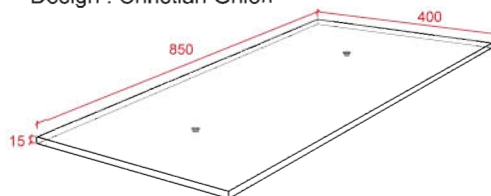

LADY CHIAVARI

Hêtre huilé
 Laque rouge (RAL 3003)
 Oiled beechwood
 Red lacquered (RAL 3003)
 Design : Agence [0,0]

Colis / Package
 80 cm x 74 cm x 8 cm
 6.6 Kg

LT

Hêtre
 Laque noire (RAL 9005)
 Laque blanche (RAL 9010)
 Beechwood
 Black lacquered (RAL 9005)
 White lacquered (RAL 9010)
 Design : Christian Ghion

Colis / Package
 80 cm x 74 cm x 8 cm
 8.4 Kg

H

Hêtre
 Laque grise (RAL 7034)
 Laque rouge (RAL 2009)
 Beechwood
 Grey lacquered (RAL 7034)
 Red lacquered (RAL 2009)
 Design : Christian Ghion

Colis / Package
 80 cm x 78 cm x 13 cm
 6.3 Kg

Plateau verre acrylique et fixations
 pour tréteau ADN.
 850 mm x 400 mm x 15 mm
 Acrylic glass tray and fixings
 for trestle ADN / Done / Double V.

730
 collection
 ROBBIA
 EDITION

BRANCHE

Hêtre huilé
Oiled beechwood
Thermolaquage bleu (RAL 5024)
Blue powder coating (RAL 5024)
Design : At Once

Colis / Package
80 cm x 36 cm x 12 cm
4.2 Kg

ADN chêne / Clear

Chêne huilé / Verre acrylique
Oiled oak / Acrylic glass
Design : Arik Levy

Colis / Package
80 cm x 11 cm x 8 cm
3 Kg/4.7Kg

X type

Hêtre
Oiled Beechwood
Thermolaquage blanc (RAL 9001)
White powder coating (RAL 9001)
Design : Arik Levy