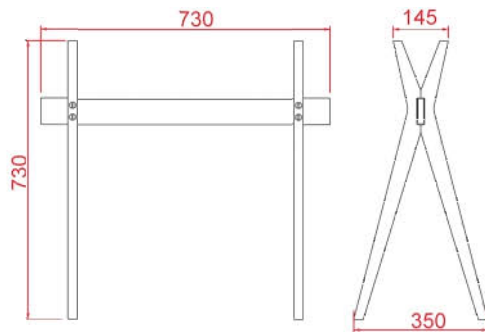

Colis / Package
 80 cm x 74 cm x 8 cm
 8.4 Kg

H

Hêtre
 Laque grise (RAL 7034)
 Laque rouge (RAL 2009)
 Beechwood
 Grey lacquered (RAL 7034)
 Red lacquered (RAL 2009)
 Design : Christian Ghion

Colis / Package
 80 cm x 78 cm x 13 cm
 6.3 Kg

Plateau verre acrylique et fixations
 pour tréteau ADN.
 850 mm x 400 mm x 15 mm
 Acrylic glass tray and fixings
 for trestle ADN / Done / Double V.

730
 collection
 ROBBIA
 EDITION

BRANCHE

Hêtre huilé
Oiled beechwood
Thermolaquage bleu (RAL 5024)
Blue powder coating (RAL 5024)
Design : At Once

Colis / Package
80 cm x 36 cm x 12 cm
4.2 Kg

ADN chêne / Clear

Chêne huilé / Verre acrylique
Oiled oak / Acrylic glass
Design : Arik Levy

Colis / Package
80 cm x 11 cm x 8 cm
3 Kg/4.7Kg

X type

Hêtre
Oiled Beechwood
Thermolaquage blanc (RAL 9001)
White powder coating (RAL 9001)
Design : Arik Levy

Colis / Package
80 cm x 11 cm x 22 cm
8.3 Kg

KROSS

Hêtre huilé
Oiled Beechwood
Thermolaquage blanc (RAL 9001)
White powder coating (RAL 9001)
Design : At Once

Colis / Package
80 cm x 11 cm x 8 cm
5.3 Kg

DONE